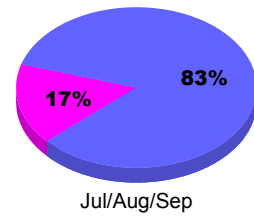

Membership Results
2010-2011

Membership
2009-2010

Month	Net Memb Goal	Actual New Memb	Actual Dropped Memb	Gain/Loss of Memb	Gain/Loss of Memb
Jul/Aug/Sep	80	74	-172	-98	88
Totals	80	74	-172	-98	88

Membership Results 2010-2011

Goal, New, Dropped, Gain/Loss

Comparison of Membership Gain/Loss

Current Year Compared to the Previous Year

Gender Comparison 2010-2011

■ Male ■ Female