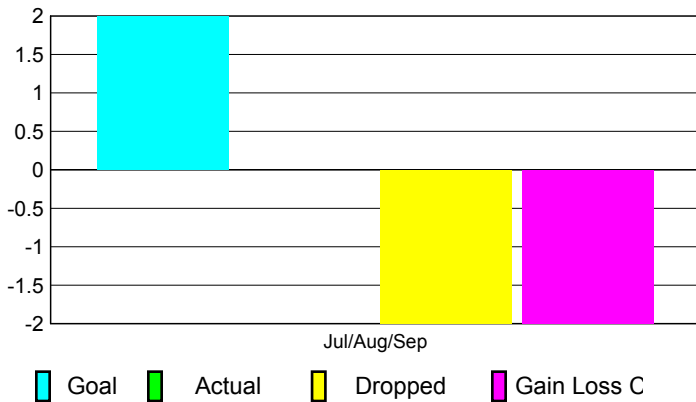

2010-2011 GMT Reports for District (or Undistricted) **District 324D2 INDIA**

GMT: Adv K G RAMA KRISHNA MUR

Location: INDIA

GMT CA: 6

CLUBS

Club Results
2010-2011

Clubs
2009-2010

Month	New Club Goal	Actual New Clubs	Actual Dropped Clubs	Gain/Loss of Clubs	Gain/Loss of Clubs
Jul/Aug/Sep	2	0	-2	-2	2
Totals	2	0	-2	-2	2

Club Results 2010-2011

Goal, New, Dropped, Gain/Loss

Comparison of Club Gain/Loss

Current Year Compared to the Previous Year

YTD Status Quo Clubs 2010-2011

Status Quo Clubs Compared to Status Quo Members

MEMBERSHIP