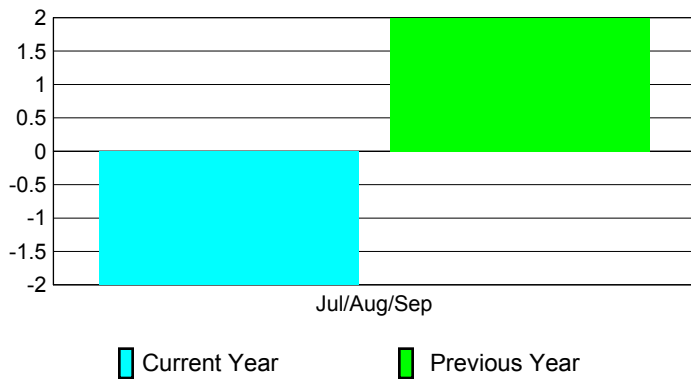

Club Results 2010-2011

Goal, New, Dropped, Gain/Loss

Comparison of Club Gain/Loss

Current Year Compared to the Previous Year

YTD Status Quo Clubs 2010-2011

Status Quo Clubs Compared to Status Quo Members

MEMBERSHIP