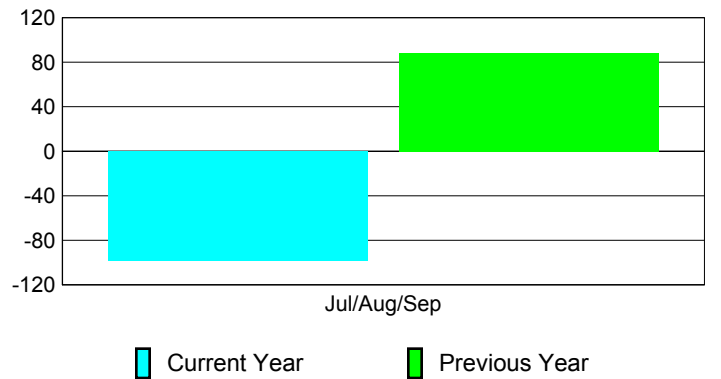

Comparison of Membership Gain/Loss

Current Year Compared to the Previous Year