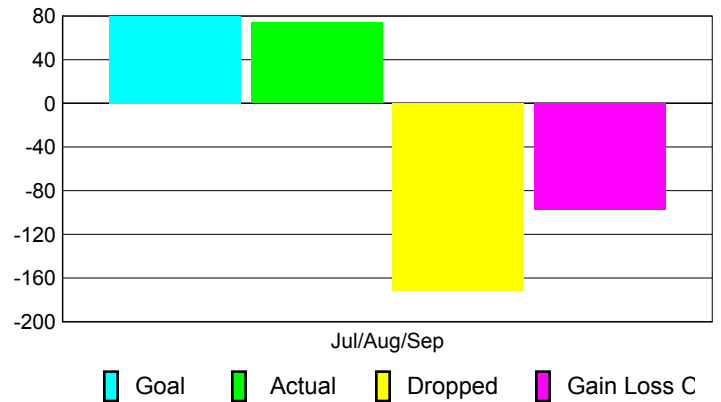

Membership Results 2010-2011

Goal, New, Dropped, Gain/Loss